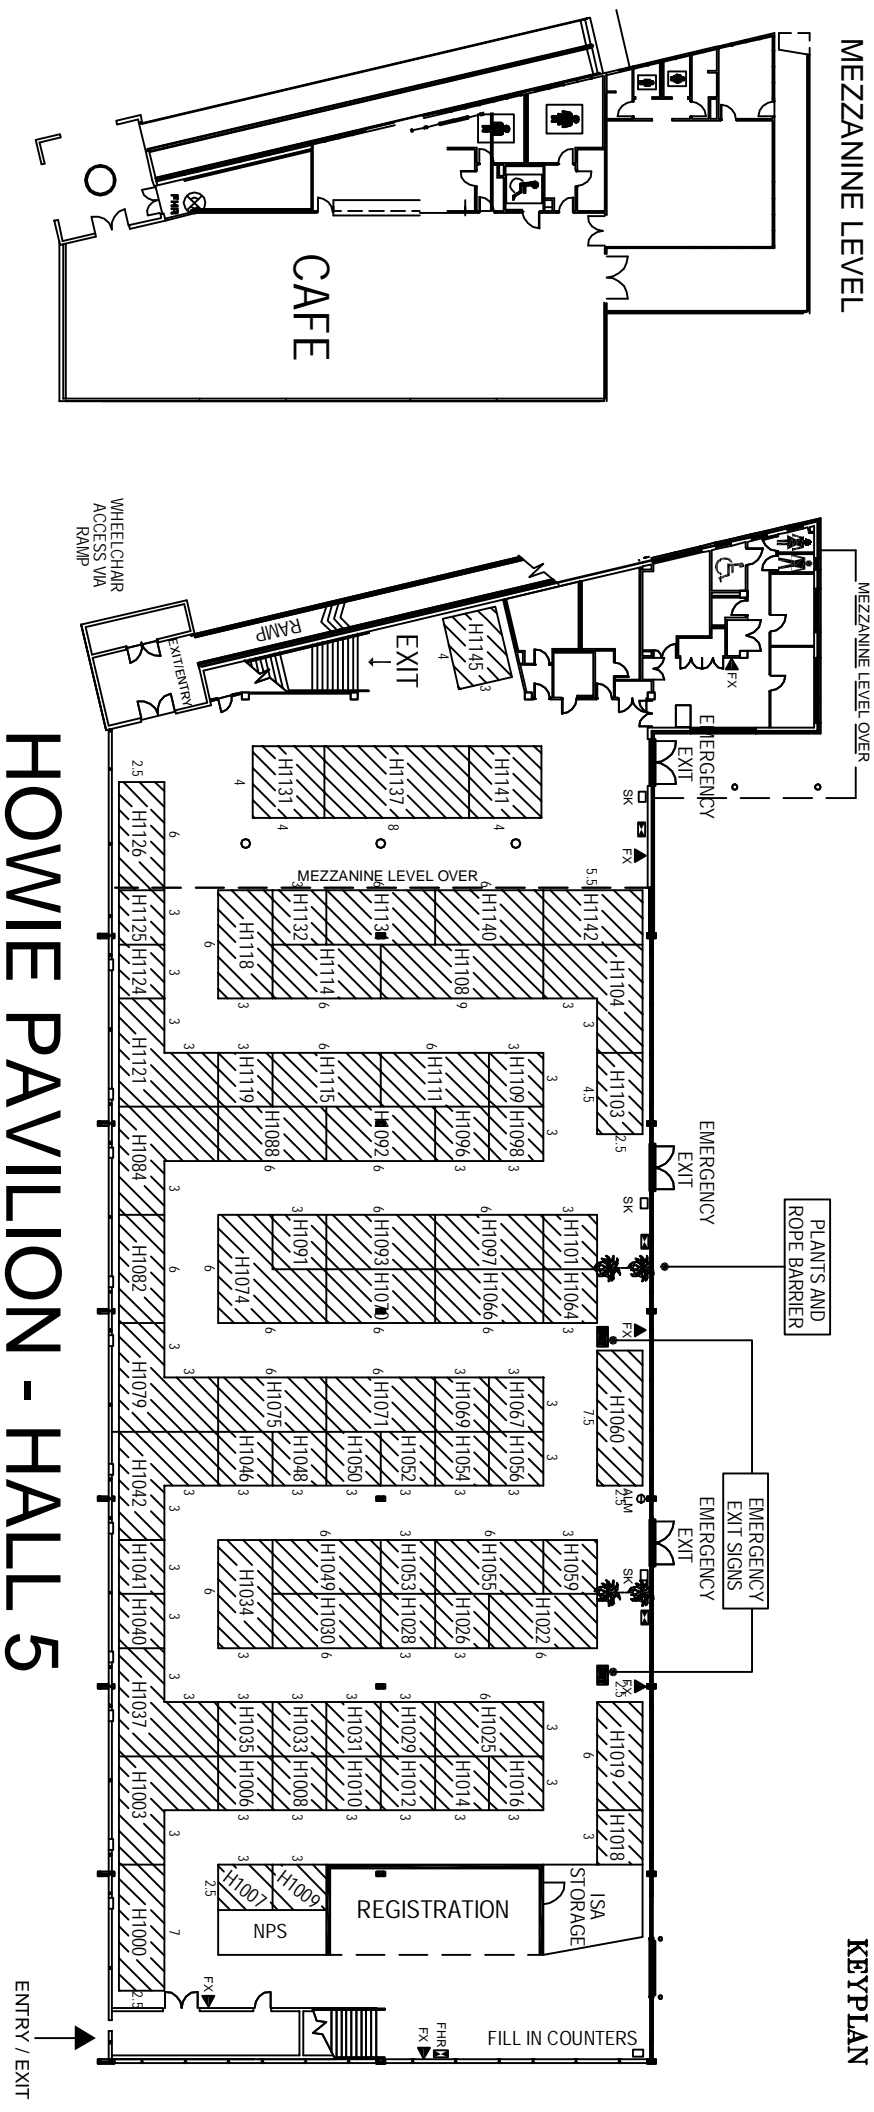

AIMEX 2007

Asia Pacific's International Mining Exhibition
Sydney Showground, Sydney Olympic Park

4 - 7 September 2007

KEYPLAN

www.aimex.reedexhibitions.com.au

Contact: Chris Ghosh
Tel: (02) 9422 2518
email: chris.ghosh@reedexhibitions.com.au

- FLOORPLAN SUBJECT TO CHANGE -

HOWIE PAVILION - HALL 5

TO HALL 4