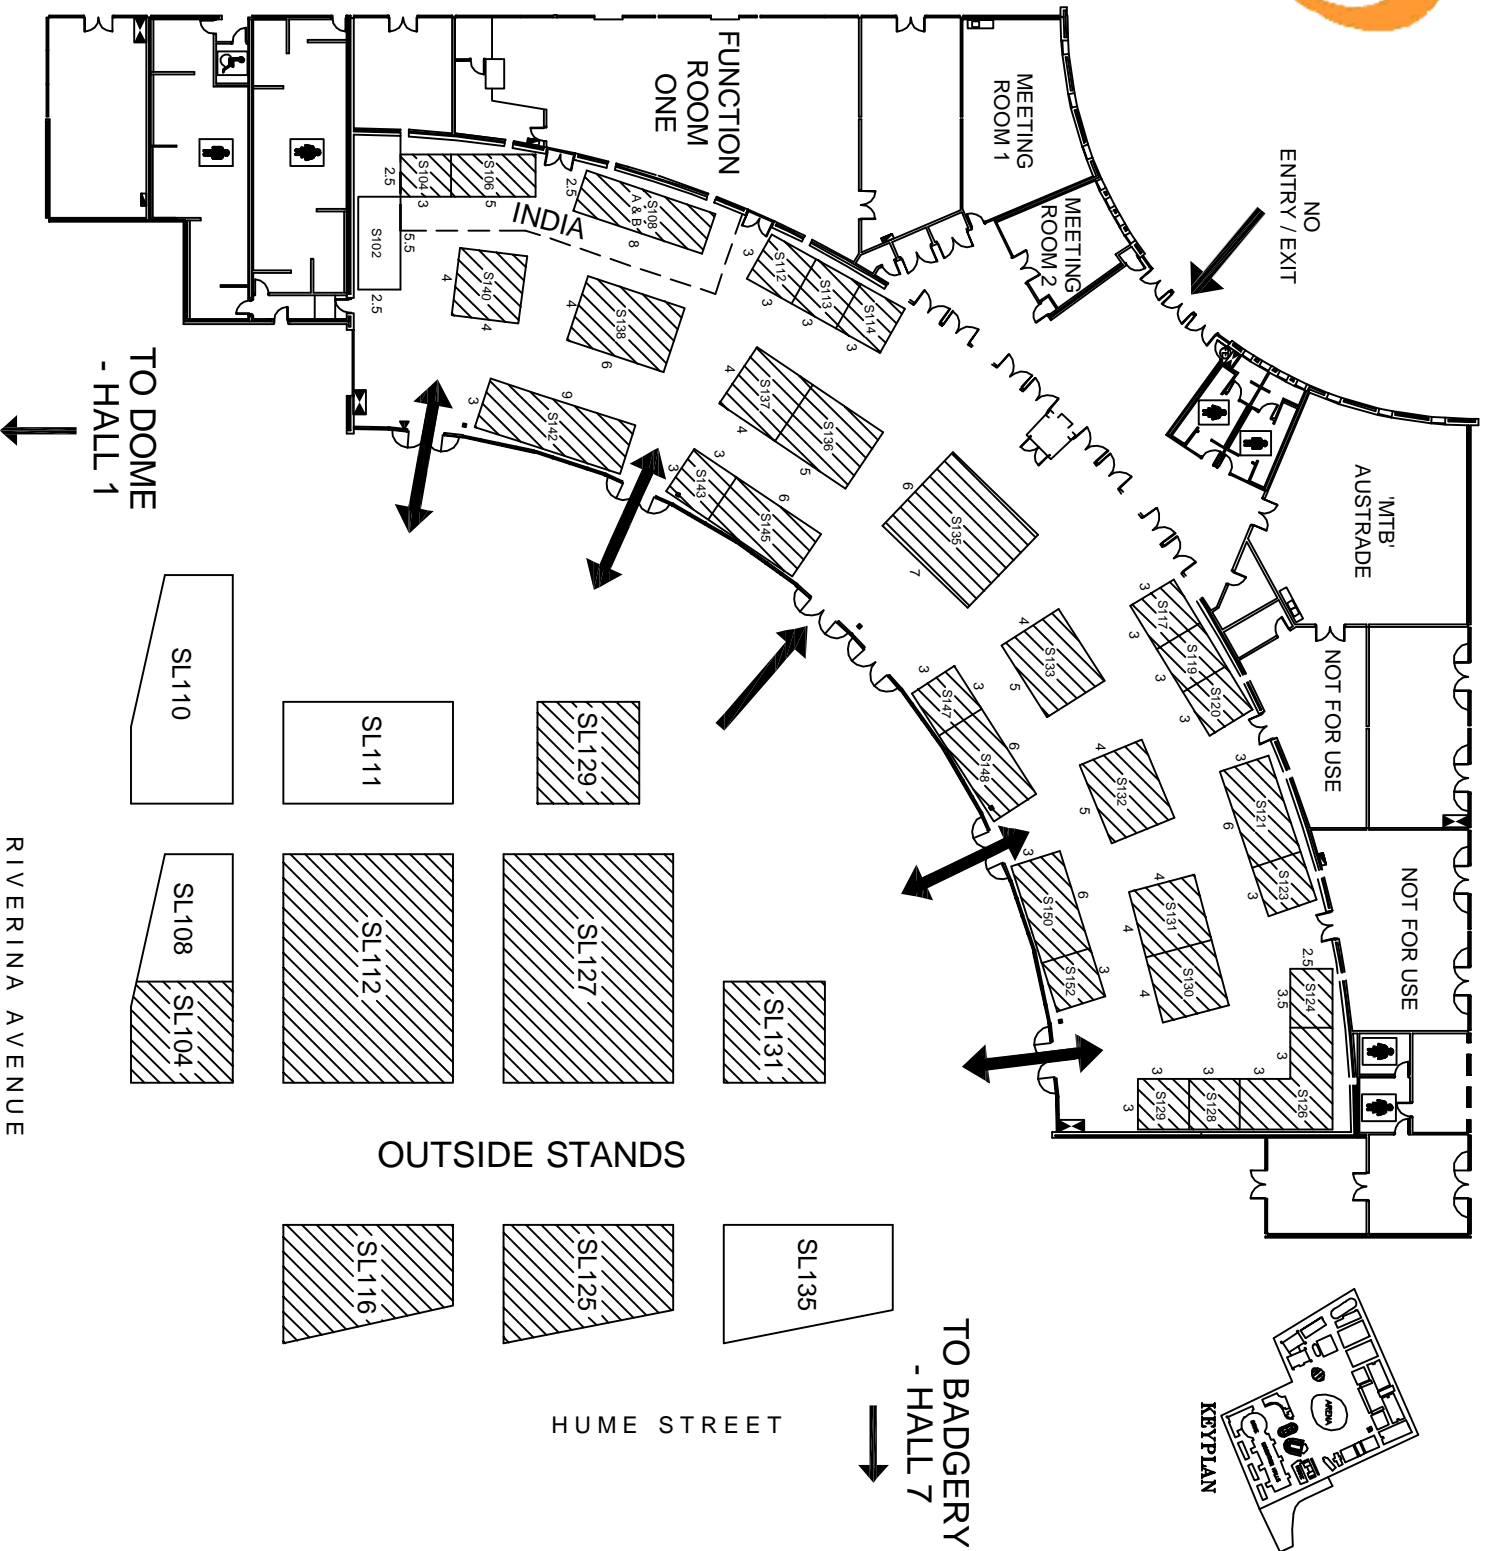

Reed Exhibitions - Australia
Level Exhibitions - Australia
Locked Bag 2515, Chifley Drive, Centre Chifley NSW 2037
PH: (02) 9422 2500 FAX: (02) 9422 2555
AMEX07_SOUTHEE3A.dwg SF 31.07.07